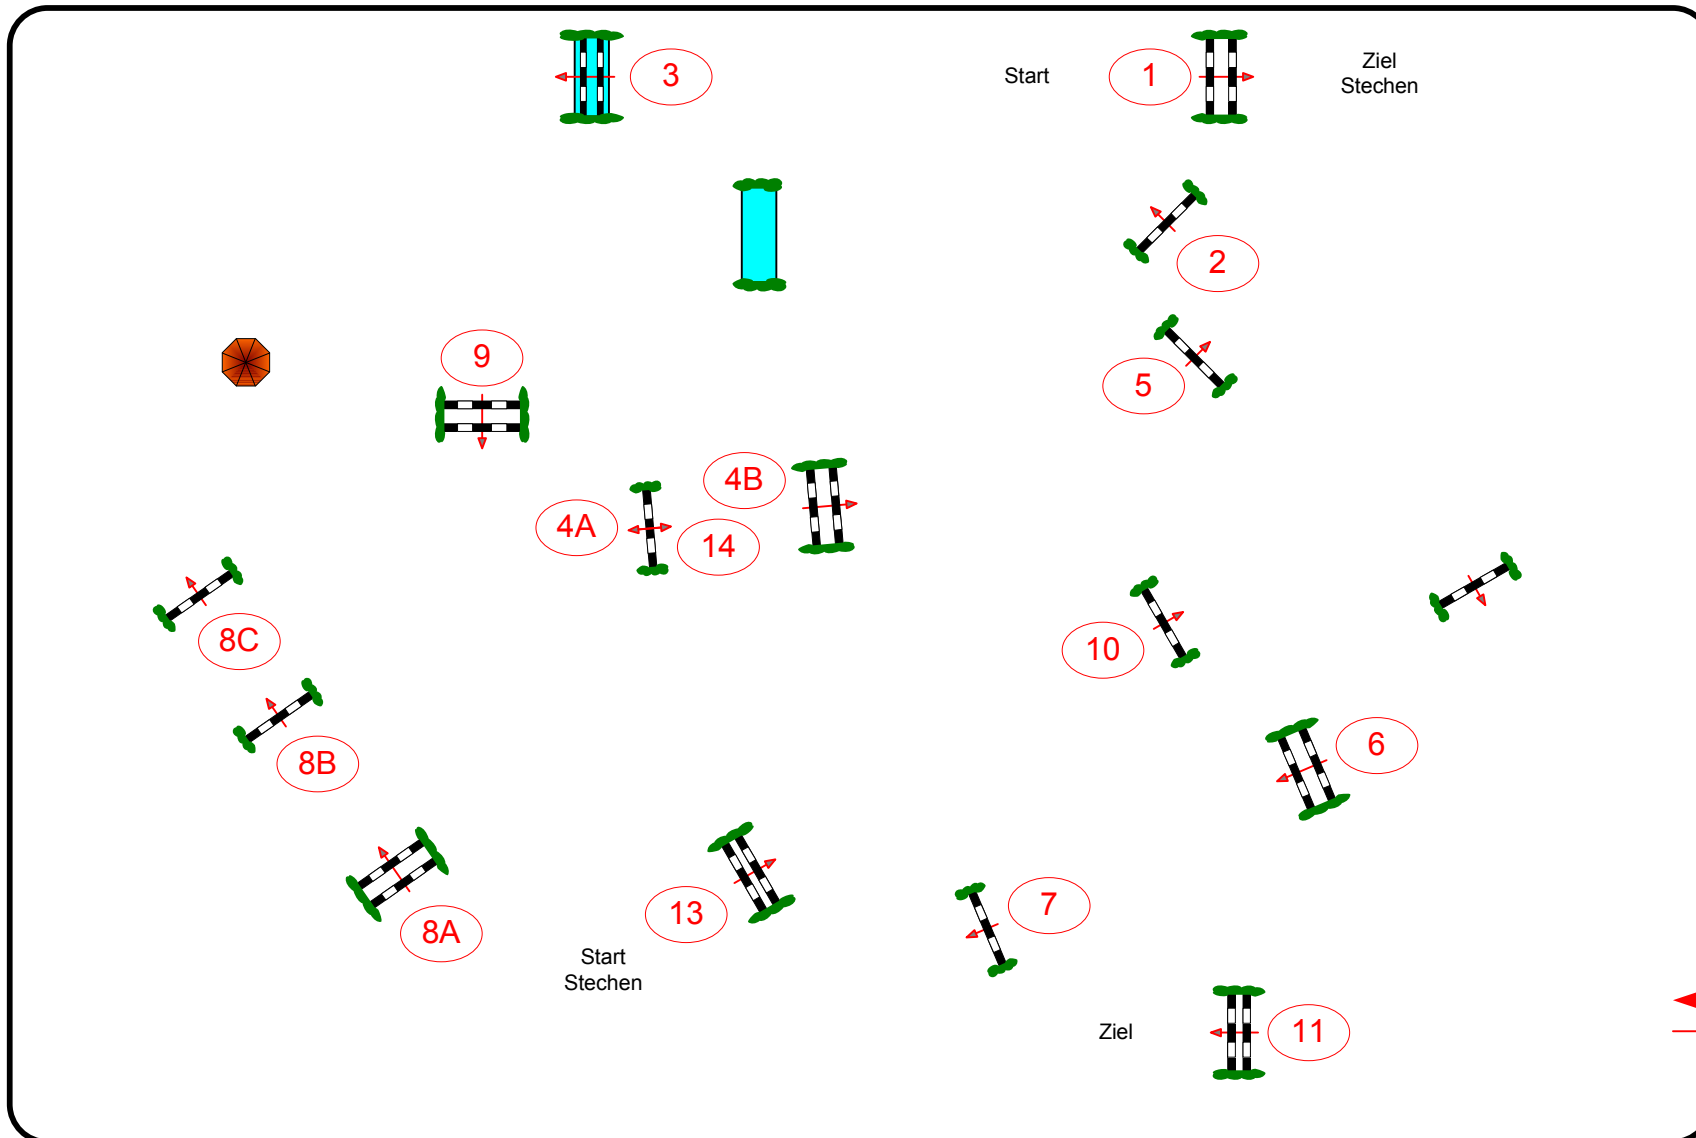

Class No.: 12

Provincial Jugend Förderpreis

Competition with one jump-off

Saturday, 22nd August 2009

Start: 14:00

Table: A
National RG: 501,B1

Height: 1,45 m

Speed: 350 m/min

Length: 0 m
Time allowed: 0 sec
Time limit: 0 sec

Obstacles: 11
Efforts: 14

1st Jump-off:
-13-10-11-8B-8C-9-14-1-
Length: 360 m
Time allowed: 62 sec
Time limit: 124 sec

Course Designer
Eckhard Hilker (Oelde/GER)